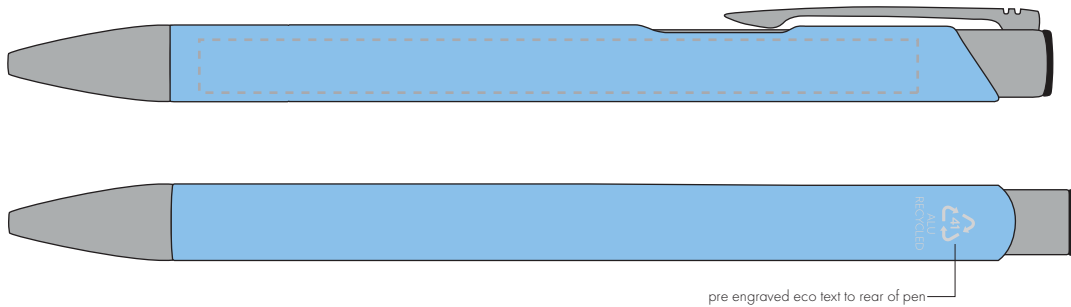

Your Ref:
Our Ref:

Quantity:
Version: 1

Product Code: TPC982001
Product Colour: BABY BLUE

PRINTING CONCERNS:

We stock this item in the following colours

**PANTONE REFERENCE(S)**

● Engrave

ARTWORK SCALE 100%

ARTWORK SCALE 100%
Side Engrave Area:
95mm x 7mm

pre engraved eco text to rear of pen

The dashed line is to demonstrate print area and will not appear on your printed item

PLEASE NOTE:

- All colours including print and product are for visual purposes only and should not be regarded as the actual colour of the product and print.
- Some products may vary from batch to batch and may differ from previous orders.
- The colour and texture of a product can also have an effect on the final print colour.
- By approving this order we accept that you understand these terms.